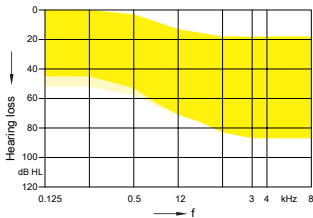

EarTip 3.0 Open
+ Sleeve 3.0 Power

M-Receiver

EarTip 3.0 Open
+ Sleeve 3.0 Power

P-Receiver

Sleeve 3.0 Power

- 46 dB / 110 dB SPL (2 ccm coupler)
- 56 dB / 120 dB SPL (Ear simulator)

- 60 dB / 119 dB SPL (2 ccm coupler)
- 70 dB / 129 dB SPL (Ear simulator)