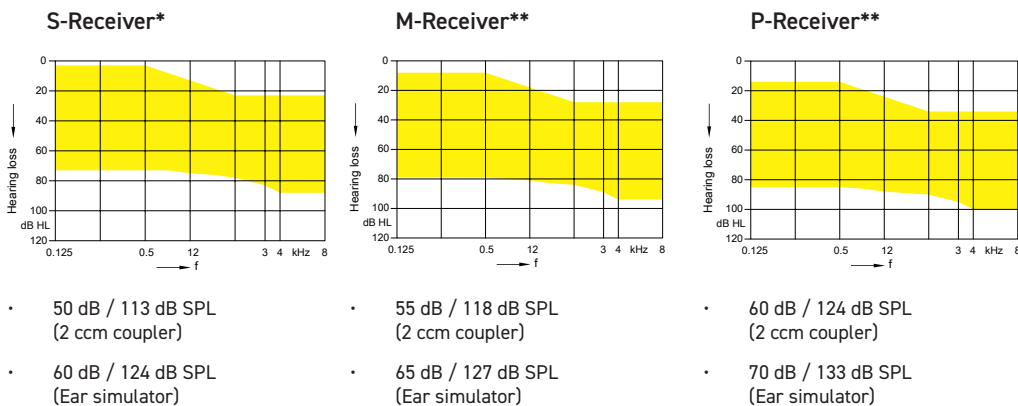

Colors

Fitting range is based on 2 ccm coupler: