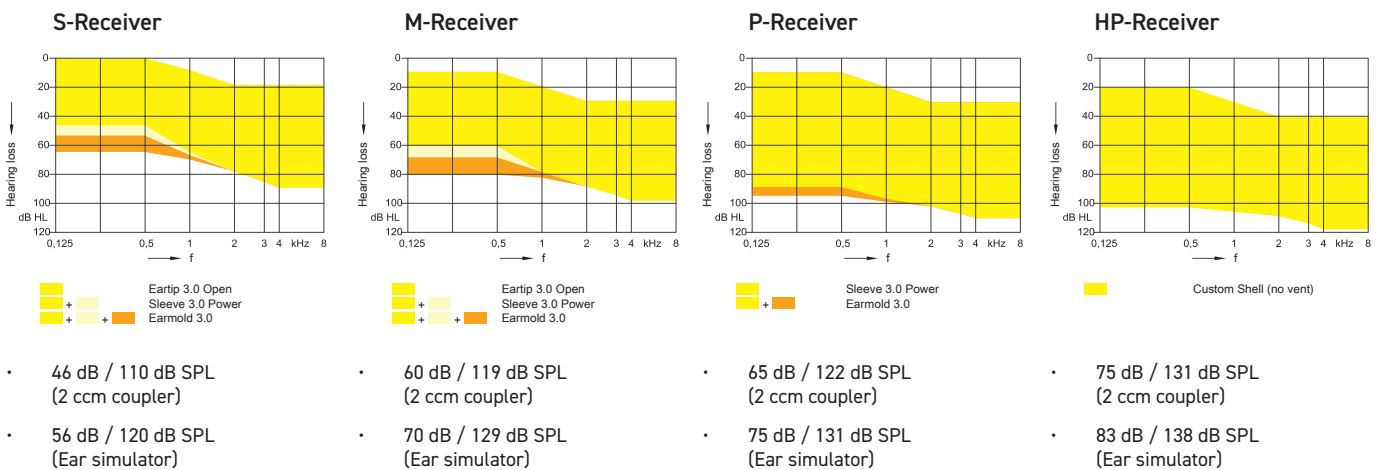

Colors

Fitting range is based on 2 ccm coupler:

Features / Performance Level	80	60	40	30	20
Channels/Controls/Programs	48/20/6	36/18/6	32/16/6	24/12/4	16/8/4
Battery	Lithium-ion	Lithium-ion	Lithium-ion	Lithium-ion	Lithium-ion
T-coil	R-Li T	R-Li T	R-Li T	R-Li T	R-Li T
Bluetooth	•	•	•	•	•
Tinnitus function (Sound therapy and Notch)	•	•	•	•	-
Wireless sync	•	•	•	•	•
IP68	•	•	•	•	•
ATEX	•	•	•	•	•
EarWear	3.0	3.0	3.0	3.0	3.0
Technology Highlights					
Soundpro 3.0	•	•	•	•	•
Multi-Voice Focus	•	•	•	-	-
Focus Streams	4	2	1	1	1
Voice Stabilizer	•	•	•	•	•
Speech Preservation Technology	•	•	•	•	•
My Voice 2.0	•	•	•	-	-
Motion Sensor for scene analysis	•	•	•	-	-
Directionality					
Automatic adaptive	•	•	•	•	•
iOmni Sound Locator	•	•	•	•	•
iFocus 360 (Front/Back)	Automatic & Manual	Automatic & Manual	-	-	-
iFocus 360 (Left /Right)	Automatic & Manual	Manual	-	-	-
Auto Stereo iLock (Narrow)	•	•	•	-	-
Noise Reduction					
Noise Management	•	•	•	•	•
Sound Smoothing	•	•	•	•	•
Wind Noise Reduction	•	•	•	•	•
Auto Echo Reducer	•	-	-	-	-
Reverb Reducer	Manual	Manual	-	-	-
Sound Quality & Control					
Bandwidth extension	•	-	-	-	-
Bandwidth compression	•	•	•	•	•
Feedback preventer	•	•	•	•	•
Music Enhancer (presets)	3	3	1	1	-
Smart Automatic Equalizer	•	•	•	•	•
Smart Automatic Acclimatization	•	•	•	•	•
Automatic Classifier	•	•	•	•	•
Data Logging	•	•	•	•	•
Audio Streaming					
BT LE Audio	•	•	•	•	•
Made for iPhone	•	•	•	•	•
ASHA (Android 10 or higher)	•	•	•	•	•
Headset Mode					
iOS	•	•	•	•	•
BT LE Audio	•	•	•	•	•
App					
Rexton App	•	•	•	•	•
Spatial configurator	•	•	-	-	-
Rexton Assist	•	•	•	•	•
TeleCare					
Full live remote tuning	•	•	•	•	•
Basic portal remote tuning	•	•	•	•	•
Accessories		Chargers		CROS	
Smart Key	•	Charging Station	•	Reach CROS R-Li	•
Smart Transmitter 2,4	•	Travel Charger	•	Reach CROS SR	-
Smart Mic	•	Charging+ Station	•	Reach CROS iX-CIC Li	-
		IF CIC Travel Charger	-		
		Universal Cable Charger	•		
Fitting					
Noahlink Wireless	•				
ConnexxAir	-				