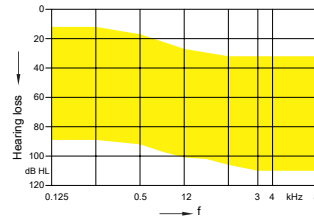

EarTip 3.0 Open
+ Sleeve 3.0 Power

M-Receiver

EarTip 3.0 Open
+ Sleeve 3.0 Power

P-Receiver

Sleeve 3.0 Power

- 46 dB / 110 dB SPL (2 ccm coupler)
- 56 dB / 120 dB SPL (Ear simulator)

- 60 dB / 119 dB SPL (2 ccm coupler)
- 70 dB / 129 dB SPL (Ear simulator)