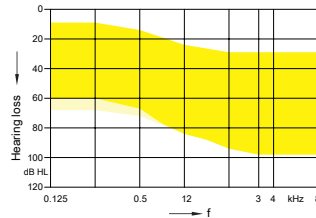

EarTip 3.0 Open
+ Sleeve 3.0 Power

M-Receiver

EarTip 3.0 Open
+ Sleeve 3.0 Power

P-Receiver

Sleeve 3.0 Power

- 46 dB / 110 dB SPL (2 ccm coupler)
- 56 dB / 120 dB SPL (Ear simulator)

- 60 dB / 119 dB SPL (2 ccm coupler)
- 70 dB / 129 dB SPL (Ear simulator)